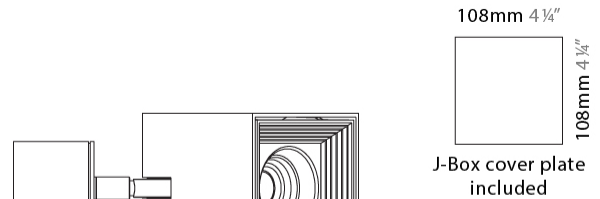

PROJECT	
TYPE	
SPECIFIER	
QUANTITY	
DATE	

DAU SINGLE ADJUSTABLE SURFACE

D92188R9-

base number Finish
Options

1. To build a product code in our configurator select the specify button on the base model # product page
2. To build a manual product code on this datasheet choose from the options listed below in blue font and add the suffix to the base model #

GENERAL

Series: Dau
Subseries: Dau Single Adjustable
Brand: Milan
Division: Design
Mounting Type: Surface
Subcategory: Spots

PHYSICAL

Shape: Cube
Length (mm): 80
Length (in): 3 1/8
Width (mm): 80
Width (in): 3 1/8
Height (mm): 86
Height (in): 3 3/8
Max. Overall Height (mm): 164
Max. Overall Height (in): 6 7/16
Light Distribution: Adjustable / Direct
Fixture Finish: BAL / MWL / BSL
Fixture Material: Extruded Aluminum

ELECTRICAL

Lamp Type: LED
Input Wattage (W): 10
Total Output Wattage (W): 9.3
Dimming: Tri-Mode (Non-Dimming and Phase Dimming (120Vac only) and 0-10V Dimming)
Driver Included: No
Driver Location: Remote
Driver Type: Constant Current - 120 / 277Vac
Driver Class: Class 2
Input Voltage (V): 120 - 277
Constant Current (MA): 350

LED

Number of LEDs: 1
Color Temperature (°K): 3000
Max. Delivered Lumen (lm): 956
CRI: >90 CRI
Lamp Life (hrs): 50000

OPTICAL

Optic°: 50
Adjustability: Rotational 300°; Tilt 90°

RATINGS AND CERTIFICATIONS

Certified By: Certified for North American Standards
IP rating: IP20